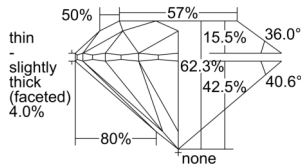

GIA®

FACSIMILE

GIA REPORT 6502125452

Verify this report at GIA.edu

GIA NATURAL DIAMOND DOSSIER®

August 06, 2024
GIA Report Number 6502125452
Shape and Cutting Style ..... Round Brilliant
Measurements ..... 4.68 - 4.70 x 2.92 mm

GRADING RESULTS

Carat Weight ..... 0.40 carat
Color Grade ..... H
Clarity Grade S11
Cut Grade ..... Excellent

ADDITIONAL GRADING INFORMATION

Polish ..... Excellent
Symmetry ..... Excellent
Fluorescence ..... None
Clarity Characteristics..... Cloud, Crystal, Feather
Inscription(s): GIA 6502125452

PROPORTIONS

Profile to actual proportions

GRADING SCALES

GIA COLOR SCALE	GIA CLARITY SCALE	GIA CUT SCALE	
D	FLAWLESS	EXCELLENT	
E	INTERNALLY FLAWLESS		
F		VVS₁	VERY GOOD
G	VVS₂		
H	VS₁	GOOD	
I	VS₂		
J	S1₁	FAIR	
K	S1₂		
L	I₁	POOR	
M	I₂		
N	I₃		
O			
P			
Q			
R			
S			
T			
U			
V			
W			
X			
Y			
Z