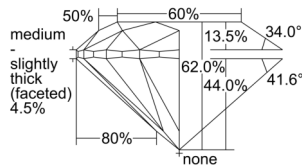

GIA®

FACSIMILE

GIA REPORT 6502125478

Verify this report at GIA.edu

GIA NATURAL DIAMOND DOSSIER®

August 07, 2024
GIA Report Number 6502125478
Shape and Cutting Style ..... Round Brilliant
Measurements ..... 4.69 - 4.72 x 2.92 mm

GRADING RESULTS

Carat Weight ..... 0.40 carat
Color Grade ..... F
Clarity Grade VS1
Cut Grade ..... Excellent

ADDITIONAL GRADING INFORMATION

Polish ..... Excellent
Symmetry ..... Excellent
Fluorescence ..... None
Clarity Characteristics ..... Cloud, Indented Natural
Inspection(s): GIA 6502125478

PROPORTIONS

Profile to actual proportions