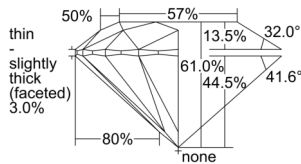

GIA®

FACSIMILE

GIA REPORT 6502125506

Verify this report at GIA.edu

GIA NATURAL DIAMOND DOSSIER®

August 08, 2024
GIA Report Number 6502125506
Shape and Cutting Style ..... Round Brilliant
Measurements ..... 5.64 - 5.68 x 3.45 mm

GRADING RESULTS

Carat Weight ..... 0.66 carat
Color Grade ..... H
Clarity Grade VS2
Cut Grade ..... Excellent

ADDITIONAL GRADING INFORMATION

Polish ..... Excellent
Symmetry ..... Excellent
Fluorescence ..... None
Clarity Characteristics ..... Cloud, Feather
Inscription(s): GIA 6502125506

PROPORTIONS

GRADING SCALES

GIA COLOR SCALE	GIA CLARITY SCALE	GIA CUT SCALE	
D	FLAWLESS	EXCELLENT	
E	INTERNALLY FLAWLESS		
F		VVS₁	VERY GOOD
G	VVS₂		
H	VS₁	GOOD	
I	VS₂		
J	SI₁	FAIR	
K	SI₂		
L	I₁	POOR	
M	I₂		
N	I₃		
O			
P			
Q			
R			
S			
T			
U			
V			
W			
X			
Y			
Z