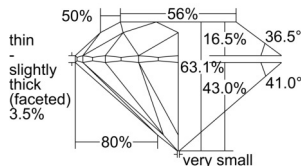

GIA®

FACSIMILE

GIA REPORT 6502125579

Verify this report at GIA.edu

GIA NATURAL DIAMOND DOSSIER®

August 06, 2024
GIA Report Number 6502125579
Shape and Cutting Style ..... Round Brilliant
Measurements ..... 4.68 - 4.70 x 2.96 mm

GRADING RESULTS

Carat Weight ..... 0.40 carat
Color Grade I
Clarity Grade VS2
Cut Grade ..... Excellent

ADDITIONAL GRADING INFORMATION

Polish ..... Excellent
Symmetry ..... Excellent
Fluorescence ..... None
Clarity Characteristics ..... Cloud, Cavity
Inscription(s): GIA 6502125579

PROPORTIONS

Profile to actual proportions

GRADING SCALES

GIA COLOR SCALE	GIA CLARITY SCALE	GIA CUT SCALE
D	FLAWLESS	EXCELLENT
E	FLAWLESS	
F	INTERNALLY FLAWLESS	VERY GOOD
G	FLAWLESS	
H	VVS₁	GOOD
I	VVS₂	
J	VS₁	FAIR
K	VS₂	
L	SI₁	POOR
M	SI₂	
N	I₁	
O	I₂	
P	I₃	
Q		
R		
S		
T		
U		
V		
W		
X		
Y		
Z