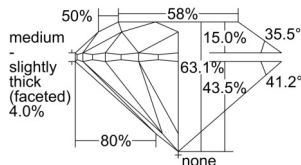

GIA®

FACSIMILE

GIA REPORT 6502126495

Verify this report at GIA.edu

GIA NATURAL DIAMOND DOSSIER®

August 07, 2024
GIA Report Number 6502126495
Shape and Cutting Style ..... Round Brilliant
Measurements ..... 5.87 - 5.90 x 3.71 mm

GRADING RESULTS

Carat Weight ..... 0.80 carat
Color Grade ..... H
Clarity Grade S11
Cut Grade ..... Excellent

ADDITIONAL GRADING INFORMATION

Polish ..... Excellent
Symmetry ..... Excellent
Fluorescence ..... None
Clarity Characteristics ..... Cloud, Crystal
Inscription(s): GIA 6502126495

PROPORTIONS

Profile to actual proportions

GRADING SCALES

GIA COLOR SCALE

COLOREDNESS	D
	E
	F
	G
	H
	I
	J
NEAR COLORLESS	K
	L
FAIN	M
	N
	O
	P
VERY LIGHT	Q
	R
	S
	T
	U
	V
	W
	X
	Y
LIGHT	Z

GIA CLARITY SCALE

FLAWLESS	VERY VERY SLIGHTLY INCLUDED	VVS₁	VVS₂	VS₁	VS₂	S1₁	S1₂	I₁	I₂	I₃	
											INTERNALLY FLAWLESS

GIA CUT SCALE

EXCELLENT
VERY GOOD
GOOD
FAIR
POOR