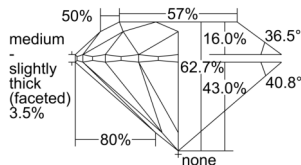

GIA®

FACSIMILE

GIA NATURAL DIAMOND DOSSIER®

August 07, 2024
GIA Report Number 6502127140
Shape and Cutting Style ..... Round Brilliant
Measurements ..... 5.04 - 5.08 x 3.17 mm

GRADING RESULTS

Carat Weight ..... 0.50 carat
Color Grade I
Clarity Grade VS1
Cut Grade ..... Excellent

ADDITIONAL GRADING INFORMATION

Polish ..... Excellent
Symmetry ..... Excellent
Fluorescence ..... None
Clarity Characteristics..... Feather, Needle, Pinpoint
Inscription(s): GIA 6502127140

GIA REPORT 6502127140

Verify this report at GIA.edu

PROPORTIONS

Profile to actual proportions

GRADING SCALES

GIA COLOR SCALE	GIA CLARITY SCALE	GIA CUT SCALE	
D	FLAWLESS	EXCELLENT	
E	INTERNALLY FLAWLESS		
F		VVS₁	VERY GOOD
G	VVS₂		
H	VS₁	GOOD	
I	VS₂		
J	SI₁	FAIR	
K	SI₂		
L	I₁	POOR	
M			
N			
O	I₂		
P			
Q			
R	I₃		
S			
T			
U			
V			
W			
X			
Y			
Z