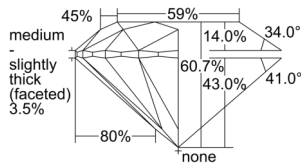

GIA®

FACSIMILE

GIA REPORT 6502129643

Verify this report at GIA.edu

GIA NATURAL DIAMOND DOSSIER®

August 07, 2024
GIA Report Number 6502129643
Shape and Cutting Style ..... Round Brilliant
Measurements ..... 4.58 - 4.60 x 2.79 mm

GRADING RESULTS

Carat Weight ..... 0.36 carat
Color Grade ..... D
Clarity Grade S11
Cut Grade ..... Excellent

ADDITIONAL GRADING INFORMATION

Polish ..... Excellent
Symmetry ..... Excellent
Fluorescence ..... None
Clarity Characteristics ..... Crystal, Feather
Inscription(s): GIA 6502129643

PROPORTIONS

Profile to actual proportions

GRADING SCALES

GIA COLOR SCALE	GIA CLARITY SCALE	GIA CUT SCALE	
D	FLAWLESS	EXCELLENT	
E	INTERNALLY FLAWLESS		
F		VVS₁	VERY GOOD
G	VVS₂		
H	VS₁	GOOD	
I	VS₂		
J	S1₁	FAIR	
K	S1₂		
L	I₁	POOR	
M	I₂		
N	I₃		
O			
P			
Q			
R			
S			
T			
U			
V			
W			
X			
Y			
Z