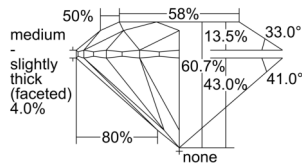

GIA®

FACSIMILE

GIA REPORT 6502132146

Verify this report at GIA.edu

GIA NATURAL DIAMOND DOSSIER®

August 07, 2024
GIA Report Number 6502132146
Shape and Cutting Style ..... Round Brilliant
Measurements ..... 4.40 - 4.42 x 2.68 mm

GRADING RESULTS

Carat Weight ..... 0.32 carat
Color Grade ..... D
Clarity Grade S11
Cut Grade ..... Excellent

ADDITIONAL GRADING INFORMATION

Polish ..... Excellent
Symmetry ..... Excellent
Fluorescence ..... None
Clarity Characteristics ..... Crystal, Feather
Inscription(s): GIA 6502132146

PROPORTIONS

Profile to actual proportions

GRADING SCALES

GIA COLOR SCALE	GIA CLARITY SCALE	GIA CUT SCALE	
D	FLAWLESS	EXCELLENT	
E	INTERNALLY FLAWLESS		
F		VVS₁	VERY GOOD
G	VVS₂		
H	VS₁	GOOD	
I	VS₂		
J	S1₁	FAIR	
K	S1₂		
L	I₁	POOR	
M	I₂		
N	I₃		
O			
P			
Q			
R			
S			
T			
U			
V			
W			
X			
Y			
Z