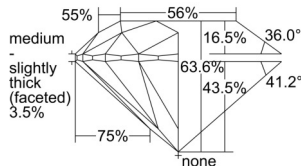

GIA®

FACSIMILE

GIA REPORT 6502135246

Verify this report at GIA.edu

GIA NATURAL DIAMOND DOSSIER®

August 09, 2024
GIA Report Number 6502135246
Shape and Cutting Style ..... Round Brilliant
Measurements ..... 6.08 - 6.13 x 3.88 mm

GRADING RESULTS

Carat Weight ..... 0.90 carat
Color Grade ..... D
Clarity Grade VS1
Cut Grade ..... Excellent

ADDITIONAL GRADING INFORMATION

Polish ..... Excellent
Symmetry ..... Excellent
Fluorescence ..... Medium Blue
Clarity Characteristics..... Feather, Pinpoint, Indented Natural
Inscription(s): GIA 6502135246

PROPORTIONS

Profile to actual proportions