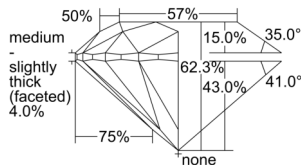

GIA®

FACSIMILE

GIA REPORT 6502135892

Verify this report at GIA.edu

GIA NATURAL DIAMOND DOSSIER®

August 08, 2024
GIA Report Number 6502135892
Shape and Cutting Style ..... Round Brilliant
Measurements ..... 5.26 - 5.29 x 3.28 mm

GRADING RESULTS

Carat Weight ..... 0.56 carat
Color Grade ..... E
Clarity Grade VVS1
Cut Grade ..... Excellent

ADDITIONAL GRADING INFORMATION

Polish ..... Excellent
Symmetry ..... Excellent
Fluorescence ..... None
Clarity Characteristics ..... Pinpoint, Feather
Inscription(s): GIA 6502135892

PROPORTIONS

Profile to actual proportions

GRADING SCALES

GIA COLOR SCALE	GIA CLARITY SCALE	GIA CUT SCALE
D	FLAWLESS	EXCELLENT
E	FLAWLESS	
F	INTERNALLY FLAWLESS	VERY GOOD
G	FLAWLESS	
H	VVS₁	GOOD
I	VVS₂	
J	VS₁	FAIR
K	VS₂	
L	SI₁	POOR
M	SI₂	
N	I₁	
O	I₂	
P	I₃	
Q		
R		
S		
T		
U		
V		
W		
X		
Y		
Z