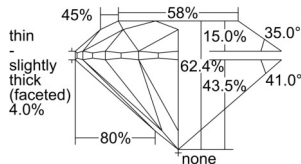

GIA®

FACSIMILE

GIA REPORT 6502136064

Verify this report at GIA.edu

GIA NATURAL DIAMOND DOSSIER®

August 08, 2024
GIA Report Number 6502136064
Shape and Cutting Style ..... Round Brilliant
Measurements ..... 5.91 - 5.94 x 3.70 mm

GRADING RESULTS

Carat Weight ..... 0.80 carat
Color Grade ..... F
Clarity Grade SI2
Cut Grade ..... Excellent

ADDITIONAL GRADING INFORMATION

Polish ..... Excellent
Symmetry ..... Excellent
Fluorescence ..... None
Clarity Characteristics..... Crystal, Knot, Cloud
Inscription(s): GIA 6502136064

PROPORTIONS

Profile to actual proportions

GRADING SCALES

GIA COLOR SCALE	GIA CLARITY SCALE	GIA CUT SCALE	
D	FLAWLESS	EXCELLENT	
E	INTERNALLY FLAWLESS		
F		VVS₁	VERY GOOD
G	VVS₂		
H	VS₁	GOOD	
I	VS₂		
J	SI₁	FAIR	
K	SI₂		
L	I₁	POOR	
M	I₂		
N	I₃		
O			
P			
Q			
R			
S			
T			
U			
V			
W			
X			
Y			
Z