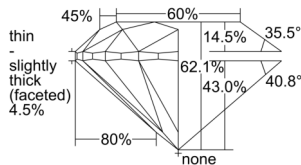

GIA®

FACSIMILE

GIA REPORT 6502137173

Verify this report at GIA.edu

GIA NATURAL DIAMOND DOSSIER®

August 08, 2024
GIA Report Number 6502137173
Shape and Cutting Style ..... Round Brilliant
Measurements ..... 4.22 - 4.27 x 2.64 mm

GRADING RESULTS

Carat Weight ..... 0.30 carat
Color Grade ..... E
Clarity Grade VVS2
Cut Grade ..... Excellent

ADDITIONAL GRADING INFORMATION

Polish ..... Excellent
Symmetry ..... Very Good
Fluorescence ..... None
Clarity Characteristics..... Pinpoint, Cloud, Indented Natural
Inspection(s): GIA 6502137173

PROPORTIONS

Profile to actual proportions