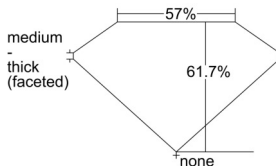

GIA®

FACSIMILE

GIA REPORT 6502137456

Verify this report at GIA.edu

GIA NATURAL DIAMOND DOSSIER®

August 07, 2024
GIA Report Number 6502137456
Shape and Cutting Style ..... Oval Brilliant
Measurements ..... 6.13 x 4.21 x 2.60 mm

GRADING RESULTS

Carat Weight ..... 0.42 carat
Color Grade ..... F
Clarity Grade VVS1

ADDITIONAL GRADING INFORMATION

Polish ..... Excellent
Symmetry ..... Excellent
Fluorescence ..... None
Clarity Characteristics ..... Feather
Inscription(s): GIA 6502137456

PROPORTIONS

Profile not to actual proportions

GRADING SCALES

GIA COLOR SCALE		GIA CLARITY SCALE			
COLORLESS	D	VERY VERY SLIGHTLY INCLUDED	FLAWLESS		
	E		INTERNALLY FLAWLESS		
	F	VERY SLIGHTLY INCLUDED	VVS₁		
	G		VVS₂		
	H		VS₁		
	NEAR COLORLESS	I	SLIGHTLY INCLUDED	VS₂	
		J		SI₁	
		FAINT	K	INCLUDED	SI₂
			L		I₁
			M		I₂
VERT LIGHT	N	LIGHT	I₃		
	O				
	P				
	Q				
	R				
	S				
LIGHT	T				
	U				
	V				
	W				
	X				
	Y				
	Z