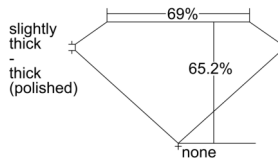

GIA®

FACSIMILE

GIA REPORT 6502137649

Verify this report at GIA.edu

GIA NATURAL DIAMOND DOSSIER®

August 08, 2024
GIA Report Number 6502137649
Shape and Cutting Style ..... Emerald Cut
Measurements ..... 6.05 x 4.42 x 2.88 mm

GRADING RESULTS

Carat Weight ..... 0.70 carat
Color Grade ..... H
Clarity Grade ..... Flawless

ADDITIONAL GRADING INFORMATION

Polish ..... Excellent
Symmetry ..... Excellent
Fluorescence ..... None
Clarity Characteristics ..... None
Inscription(s): GIA 6502137649

PROPORTIONS

Profile not to actual proportions

GRADING SCALES

GIA COLOR SCALE		GIA CLARITY SCALE			
COLORLESS	D	VERY VERY SLIGHTLY INCLUDED	FLAWLESS		
	E		INTERNALLY FLAWLESS		
	F	VERY SLIGHTLY INCLUDED	VVS₁		
	G		VVS₂		
	H		VS₁		
	NEAR COLORLESS	I	SLIGHTLY INCLUDED	VS₂	
		J		SI₁	
		FAINT	K	INCLUDED	SI₂
			L		I₁
			M		I₂
VERY LIGHT			N	INCLUDED	I₃
	O				
	P				
	Q				
LIGHT	R				
	S				
	T				
	U				
	V				
	Z