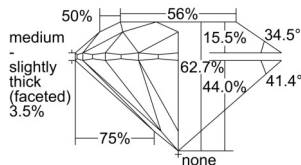

GIA®

FACSIMILE

GIA REPORT 6502137876

Verify this report at GIA.edu

GIA NATURAL DIAMOND DOSSIER®

August 07, 2024
GIA Report Number 6502137876
Shape and Cutting Style ..... Round Brilliant
Measurements ..... 4.30 - 4.33 x 2.70 mm

GRADING RESULTS

Carat Weight ..... 0.30 carat
Color Grade ..... D
Clarity Grade VS2
Cut Grade ..... Excellent

ADDITIONAL GRADING INFORMATION

Polish ..... Excellent
Symmetry ..... Excellent
Fluorescence ..... None
Clarity Characteristics ..... Crystal
Inscription(s): GIA 6502137876

PROPORTIONS

Profile to actual proportions

GRADING SCALES

GIA COLOR SCALE	GIA CLARITY SCALE	GIA CUT SCALE	
D	FLAWLESS	EXCELLENT	
E	INTERNALLY FLAWLESS		
F		VVS₁	VERY GOOD
G	VVS₂		
H	VS₁	GOOD	
I	VS₂		
J	SI₁	FAIR	
K	SI₂		
L	I₁	POOR	
M	I₂		
N	I₃		
O			
P			
Q			
R			
S			
T			
U			
V			
W			
X			
Y			
Z