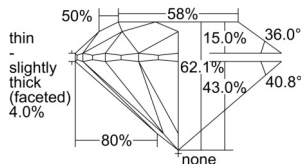

GIA®

FACSIMILE

GIA REPORT 6502137882

Verify this report at GIA.edu

GIA NATURAL DIAMOND DOSSIER®

August 09, 2024
GIA Report Number 6502137882
Shape and Cutting Style ..... Round Brilliant
Measurements ..... 4.69 - 4.71 x 2.92 mm

GRADING RESULTS

Carat Weight ..... 0.40 carat
Color Grade ..... F
Clarity Grade S11
Cut Grade ..... Excellent

ADDITIONAL GRADING INFORMATION

Polish ..... Excellent
Symmetry ..... Excellent
Fluorescence ..... None
Clarity Characteristics ..... Cloud, Crystal
Inscription(s): GIA 6502137882

PROPORTIONS

GRADING SCALES

GIA COLOR SCALE	GIA CLARITY SCALE	GIA CUT SCALE	
D	FLAWLESS	EXCELLENT	
E	INTERNALLY FLAWLESS		
F		VVS₁	VERY GOOD
G	VVS₂		
H	VS₁	GOOD	
I	VS₂		
J	S1₁	FAIR	
K	S1₂		
L	I₁	POOR	
M	I₂		
N	I₃		
O			
P			
Q			
R			
S			
T			
U			
V			
W			
X			
Y			
Z