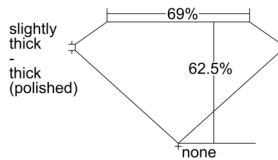

GIA®

FACSIMILE

GIA REPORT 6502139151

Verify this report at GIA.edu

GIA NATURAL DIAMOND DOSSIER®

August 07, 2024
GIA Report Number 6502139151
Shape and Cutting Style ..... Rectangular Step Cut
Measurements ..... 6.45 x 3.03 x 1.89 mm

GRADING RESULTS

Carat Weight ..... 0.40 carat
Color Grade ..... E
Clarity Grade VVS1

ADDITIONAL GRADING INFORMATION

Polish ..... Excellent
Symmetry ..... Very Good
Fluorescence ..... None
Clarity Characteristics ..... Pinpoint, Feather
Inscription(s): GIA 6502139151

PROPORTIONS

Profile not to actual proportions

GRADING SCALES

GIA COLOR SCALE		GIA CLARITY SCALE			
COLORLESS	D	VERY VERY SLIGHTLY INCLUDED	FLAWLESS		
	E		INTERNALLY FLAWLESS		
	F	VERY SLIGHTLY INCLUDED	VVS₁		
	G		VVS₂		
	H		VS₁		
	NEAR COLORLESS	I	SLIGHTLY INCLUDED	VS₂	
		J		SI₁	
		FAINT	K	INCLUDED	SI₂
			L		I₁
			M		I₂
VERT LIGHT	N	LIGHT	I₃		
	O				
	P				
	Q				
	R