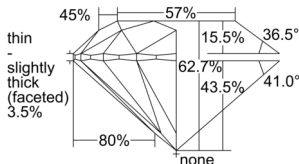

GIA®

FACSIMILE

GIA REPORT 6502139819

Verify this report at GIA.edu

GIA NATURAL DIAMOND DOSSIER®

August 07, 2024
GIA Report Number 6502139819
Shape and Cutting Style ..... Round Brilliant
Measurements ..... 4.26 - 4.29 x 2.68 mm

GRADING RESULTS

Carat Weight ..... 0.30 carat
Color Grade ..... E
Clarity Grade VS1
Cut Grade ..... Excellent

ADDITIONAL GRADING INFORMATION

Polish ..... Excellent
Symmetry ..... Excellent
Fluorescence ..... None
Clarity Characteristics ..... Crystal, Feather
Inscription(s): GIA 6502139819

PROPORTIONS

Profile to actual proportions