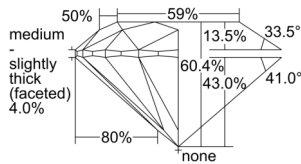

GIA®

FACSIMILE

GIA REPORT 6502139843

Verify this report at GIA.edu

GIA NATURAL DIAMOND DOSSIER®

August 07, 2024
GIA Report Number 6502139843
Shape and Cutting Style ..... Round Brilliant
Measurements ..... 4.60 - 4.62 x 2.78 mm

GRADING RESULTS

Carat Weight ..... 0.36 carat
Color Grade I
Clarity Grade VS1
Cut Grade ..... Excellent

ADDITIONAL GRADING INFORMATION

Polish ..... Excellent
Symmetry ..... Excellent
Fluorescence ..... None
Clarity Characteristics ..... Cloud, Pinpoint
Inscription(s): GIA 6502139843

PROPORTIONS

Profile to actual proportions

GRADING SCALES

GIA COLOR SCALE	GIA CLARITY SCALE	GIA CUT SCALE	
D	FLAWLESS	EXCELLENT	
E	INTERNALLY FLAWLESS		
F		VVS₁	VERY GOOD
G	VVS₂		
H	VS₁	GOOD	
I	VS₂		
J	SI₁	FAIR	
K	SI₂		
L	I₁	POOR	
M	I₂		
N	I₃		
O			
P			
Q			
R			
S			
T			
U			
V			
W			
X			
Y			
Z