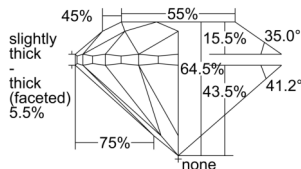

GIA®

FACSIMILE

GIA REPORT 6502140876

Verify this report at GIA.edu

GIA NATURAL DIAMOND DOSSIER®

August 07, 2024
GIA Report Number 6502140876
Shape and Cutting Style ..... Round Brilliant
Measurements ..... 4.19 - 4.22 x 2.71 mm

GRADING RESULTS

Carat Weight ..... 0.30 carat
Color Grade ..... D
Clarity Grade S11
Cut Grade ..... Good

ADDITIONAL GRADING INFORMATION

Polish ..... Excellent
Symmetry ..... Excellent
Fluorescence ..... Faint
Clarity Characteristics ..... Crystal
Inscription(s): GIA 6502140876

PROPORTIONS

Profile to actual proportions

GRADING SCALES

GIA COLOR SCALE	GIA CLARITY SCALE	GIA CUT SCALE	
D	FLAWLESS	EXCELLENT	
E	INTERNALLY FLAWLESS		
F		VVS₁	VERY GOOD
G	VVS₂		
H	VS₁	GOOD	
I	VS₂		
J	S1₁	FAIR	
K	S1₂		
L	I₁	POOR	
M	I₂		
N	I₃		
O			
P			
Q			
R			
S			
T			
U			
V			
W			
X			
Y			
Z