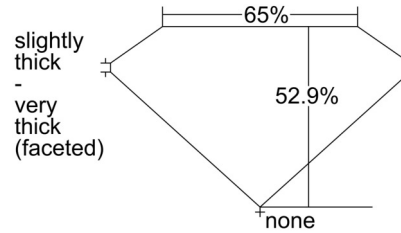

GIA NATURAL DIAMOND GRADING REPORT

August 09, 2024
GIA Report Number 6502142418
Shape and Cutting Style Oval Brilliant
Measurements 10.00 x 6.07 x 3.21 mm

GRADING RESULTS

Carat Weight 1.40 carat
Color Grade K
Clarity Grade VS1

Profile not to actual proportions

CLARITY CHARACTERISTICS

KEY TO SYMBOLS*

- Feather
- Cloud
- Pinpoint

* Red symbols denote internal characteristics (inclusions). Green or black symbols denote external characteristics (blemishes). Diagram is an approximate representation of the diamond, and symbols shown indicate type, position, and approximate size of clarity characteristics. All clarity characteristics may not be shown. Details of finish are not shown.