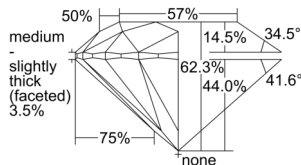

GIA®

FACSIMILE

GIA REPORT 6502142944

Verify this report at GIA.edu

GIA NATURAL DIAMOND DOSSIER®

August 09, 2024
GIA Report Number 6502142944
Shape and Cutting Style ..... Round Brilliant
Measurements ..... 4.50 - 4.51 x 2.81 mm

GRADING RESULTS

Carat Weight ..... 0.34 carat
Color Grade ..... G
Clarity Grade VVS2
Cut Grade ..... Excellent

ADDITIONAL GRADING INFORMATION

Polish ..... Excellent
Symmetry ..... Excellent
Fluorescence ..... Faint
Clarity Characteristics ..... Needle, Pinpoint
Inscription(s): GIA 6502142944

PROPORTIONS

Profile to actual proportions

GRADING SCALES

GIA COLOR SCALE	GIA CLARITY SCALE	GIA CUT SCALE
COLOURLESS	FLAWLESS	EXCELLENT
D	INTERNALLY FLAWLESS	
E	VVS₁	VERY GOOD
F		
G	VVS₂	
H	VS₁	GOOD
I		
J	VS₂	
K	SI₁	FAIR
L		
M	SI₂	
N	I₁	POOR
O		
P	I₂	
Q	I₃	
R		
S		
T		
U		
V		
W		
X		
Y		
Z