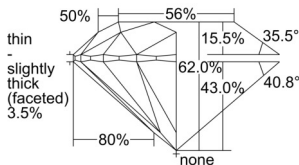

GIA®

FACSIMILE

GIA REPORT 6502144076

Verify this report at GIA.edu

GIA NATURAL DIAMOND DOSSIER®

August 08, 2024
GIA Report Number 6502144076
Shape and Cutting Style ..... Round Brilliant
Measurements ..... 4.32 - 4.34 x 2.69 mm

GRADING RESULTS

Carat Weight ..... 0.31 carat
Color Grade ..... J
Clarity Grade VVS1
Cut Grade ..... Excellent

ADDITIONAL GRADING INFORMATION

Polish ..... Excellent
Symmetry ..... Excellent
Fluorescence ..... Medium Blue
Clarity Characteristics ..... Pinpoint
Inscription(s): GIA 6502144076

PROPORTIONS

Profile to actual proportions

GRADING SCALES

GIA COLOR SCALE	GIA CLARITY SCALE	GIA CUT SCALE
COLOURLESS D	FLAWLESS	EXCELLENT
E	INTERNALLY FLAWLESS	
F	VVS₁	VERY GOOD
G		
H	VVS₂	GOOD
I	VS₁	
J	VS₂	FAIR
K	SI₁	
L	SI₂	POOR
M	I₁	
N	I₂	
O	I₃	
P		
VERY LIGHT Q		
R		
S		
T		
U		
VERY LIGHT V		
W		
X		
Y		
Z