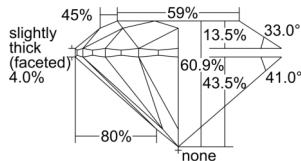

GIA®

FACSIMILE

GIA REPORT 6502144934

Verify this report at GIA.edu

GIA NATURAL DIAMOND DOSSIER®

August 08, 2024
GIA Report Number 6502144934
Shape and Cutting Style ..... Round Brilliant
Measurements ..... 4.83 - 4.85 x 2.95 mm

GRADING RESULTS

Carat Weight ..... 0.42 carat
Color Grade ..... G
Clarity Grade VS1
Cut Grade ..... Excellent

ADDITIONAL GRADING INFORMATION

Polish ..... Excellent
Symmetry ..... Excellent
Fluorescence ..... Faint
Clarity Characteristics..... Crystal, Feather, Needle, Cloud
Inspection(s): GIA 6502144934

PROPORTIONS

Profile to actual proportions