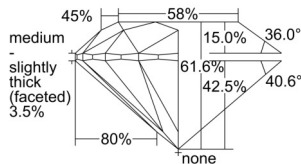

GIA®

FACSIMILE

GIA REPORT 6502145920

Verify this report at GIA.edu

GIA NATURAL DIAMOND DOSSIER®

August 08, 2024
GIA Report Number 6502145920
Shape and Cutting Style ..... Round Brilliant
Measurements ..... 4.44 - 4.47 x 2.74 mm

GRADING RESULTS

Carat Weight ..... 0.33 carat
Color Grade ..... G
Clarity Grade VS2
Cut Grade ..... Excellent

ADDITIONAL GRADING INFORMATION

Polish ..... Excellent
Symmetry ..... Excellent
Fluorescence ..... None
Clarity Characteristics..... Needle, Crystal, Cloud
Inscription(s): GIA 6502145920

PROPORTIONS

Profile to actual proportions

GRADING SCALES

GIA COLOR SCALE	GIA CLARITY SCALE	GIA CUT SCALE	
D	FLAWLESS	EXCELLENT	
E	INTERNALLY FLAWLESS		
F		VVS₁	VERY GOOD
G	VVS₂		
H	VS₁	GOOD	
I	VS₂		
J	SI₁	FAIR	
K	SI₂		
L	I₁	POOR	
M			
N			
O	I₂		
P			
Q			
R	I₃		
S			
T			
U			
V			
W			
X			
Y			
Z