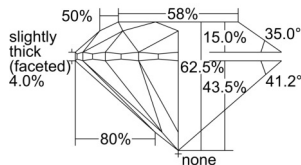

GIA®

FACSIMILE

GIA REPORT 6502146478

Verify this report at GIA.edu

GIA NATURAL DIAMOND DOSSIER®

August 09, 2024
GIA Report Number 6502146478
Shape and Cutting Style ..... Round Brilliant
Measurements ..... 5.28 - 5.31 x 3.31 mm

GRADING RESULTS

Carat Weight ..... 0.57 carat
Color Grade I
Clarity Grade VS2
Cut Grade ..... Excellent

ADDITIONAL GRADING INFORMATION

Polish ..... Excellent
Symmetry ..... Excellent
Fluorescence ..... None
Clarity Characteristics ..... Cloud, Crystal
Inscription(s): GIA 6502146478

PROPORTIONS

Profile to actual proportions

GRADING SCALES

GIA COLOR SCALE	GIA CLARITY SCALE	GIA CUT SCALE	
D	FLAWLESS	EXCELLENT	
E	INTERNALLY FLAWLESS		
F		VVS₁	VERY GOOD
G	VVS₂		
H	VS₁	GOOD	
I	VS₂		
J	SI₁	FAIR	
K	SI₂		
L	I₁	POOR	
M	I₂		
N	I₃		
O			
P			
Q			
R			
S			
T			
U			
V			
W			
X			
Y			
Z