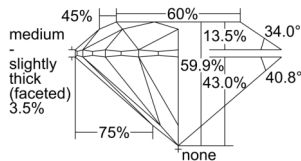

GIA®

FACSIMILE

GIA REPORT 6502147234

Verify this report at GIA.edu

GIA NATURAL DIAMOND DOSSIER®

August 08, 2024
GIA Report Number 6502147234
Shape and Cutting Style ..... Round Brilliant
Measurements ..... 4.05 - 4.07 x 2.43 mm

GRADING RESULTS

Carat Weight ..... 0.24 carat
Color Grade ..... E
Clarity Grade VS1
Cut Grade ..... Excellent

ADDITIONAL GRADING INFORMATION

Polish ..... Excellent
Symmetry ..... Excellent
Fluorescence ..... None
Clarity Characteristics..... Crystal, Needle, Pinpoint
Inscription(s): GIA 6502147234

PROPORTIONS

Profile to actual proportions

GRADING SCALES

GIA COLOR SCALE	GIA CLARITY SCALE	GIA CUT SCALE	
D	FLAWLESS	EXCELLENT	
E	INTERNALLY FLAWLESS		
F		VVS₁	VERY GOOD
G	VVS₂		
H	VS₁	GOOD	
I	VS₂		
J	SI₁	FAIR	
K	SI₂		
L	I₁	POOR	
M	I₂		
N	I₃		
O			
P			
Q			
R			
S			
T			
U			
V			
W			
X			
Y			
Z