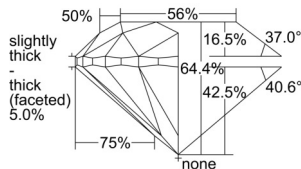

GIA®

FACSIMILE

GIA REPORT 6502148043

Verify this report at GIA.edu

GIA NATURAL DIAMOND DOSSIER®

August 12, 2024
GIA Report Number 6502148043
Shape and Cutting Style ..... Round Brilliant
Measurements ..... 4.49 - 4.54 x 2.91 mm

GRADING RESULTS

Carat Weight ..... 0.38 carat
Color Grade ..... G
Clarity Grade VS1
Cut Grade ..... Very Good

ADDITIONAL GRADING INFORMATION

Polish ..... Very Good
Symmetry ..... Very Good
Fluorescence ..... None
Clarity Characteristics..... Indented Natural, Pinpoint
Inscription(s): GIA 6502148043

PROPORTIONS

Profile to actual proportions

GRADING SCALES

GIA COLOR SCALE	GIA CLARITY SCALE	GIA CUT SCALE	
D	FLAWLESS	EXCELLENT	
E	INTERNALLY FLAWLESS		
F		VVS₁	VERY GOOD
G	VVS₂		
H	VS₁	GOOD	
I	VS₂		
J	SI₁	FAIR	
K	SI₂		
L	I₁	POOR	
M	I₂		
N	I₃		
O			
P			
Q			
R			
S			
T			
U			
V			
W			
X			
Y			
Z