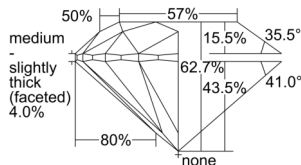

GIA®

FACSIMILE

GIA REPORT 6502148831

Verify this report at GIA.edu

GIA NATURAL DIAMOND DOSSIER®

August 09, 2024
GIA Report Number 6502148831
Shape and Cutting Style ..... Round Brilliant
Measurements ..... 4.85 - 4.89 x 3.05 mm

GRADING RESULTS

Carat Weight ..... 0.45 carat
Color Grade ..... K
Clarity Grade VVS1
Cut Grade ..... Excellent

ADDITIONAL GRADING INFORMATION

Polish ..... Excellent
Symmetry ..... Excellent
Fluorescence ..... Faint
Clarity Characteristics ..... Pinpoint
Inscription(s): GIA 6502148831

PROPORTIONS

Profile to actual proportions

GRADING SCALES

GIA COLOR SCALE	GIA CLARITY SCALE	GIA CUT SCALE	
D	FLAWLESS	EXCELLENT	
E	INTERNALLY FLAWLESS		
F		VVS₁	VERY GOOD
G	VVS₂		
H	VS₁	GOOD	
I	VS₂		
J	SI₁	FAIR	
K	SI₂		
L	I₁	POOR	
M	I₂		
N	I₃		
O			
P			
Q			
R			
S			
T			
U			
V			
W			
X			
Y			
Z