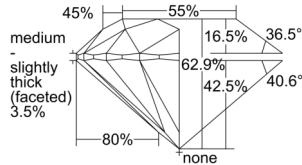

GIA®

FACSIMILE

GIA REPORT 6502149976

Verify this report at GIA.edu

GIA NATURAL DIAMOND DOSSIER®

August 09, 2024
GIA Report Number 6502149976
Shape and Cutting Style ..... Round Brilliant
Measurements ..... 4.78 - 4.82 x 3.02 mm

GRADING RESULTS

Carat Weight ..... 0.43 carat
Color Grade ..... G
Clarity Grade VVS2
Cut Grade ..... Excellent

ADDITIONAL GRADING INFORMATION

Polish ..... Excellent
Symmetry ..... Excellent
Fluorescence ..... None
Clarity Characteristics..... Cloud, Pinpoint, Feather, Indented
Natural

Inscription(s): GIA 6502149976

PROPORTIONS

Profile to actual proportions

GRADING SCALES

GIA COLOR SCALE	GIA CLARITY SCALE	GIA CUT SCALE
D	FLAWLESS	EXCELLENT
E	INTERNALLY FLAWLESS	
F	VVS₁	VERY GOOD
G		
H	VS₁	GOOD
I		
J	VS₂	FAIR
K		
L	SI₁	POOR
M		
N	SI₂	
O		
P	I₁	
Q		
R	I₂	
S		
T	I₃	
U		
V		
W		
X		
Y		
Z