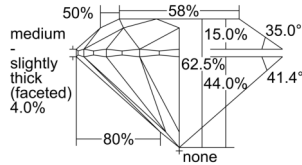

GIA®

FACSIMILE

GIA REPORT 6502150091

Verify this report at GIA.edu

GIA NATURAL DIAMOND DOSSIER®

August 09, 2024
GIA Report Number 6502150091
Shape and Cutting Style ..... Round Brilliant
Measurements ..... 4.27 - 4.31 x 2.68 mm

GRADING RESULTS

Carat Weight ..... 0.30 carat
Color Grade ..... F
Clarity Grade VS1
Cut Grade ..... Excellent

ADDITIONAL GRADING INFORMATION

Polish ..... Excellent
Symmetry ..... Excellent
Fluorescence ..... None
Clarity Characteristics..... Cloud, Indented Natural
Inscription(s): GIA 6502150091

PROPORTIONS

Profile to actual proportions

GRADING SCALES

GIA COLOR SCALE	GIA CLARITY SCALE	GIA CUT SCALE	
D	FLAWLESS	EXCELLENT	
E	INTERNALLY FLAWLESS		
F		VVS₁	VERY GOOD
G	VVS₂		
H	VS₁	GOOD	
I	VS₂		
J	SI₁	FAIR	
K	SI₂		
L	I₁	POOR	
M	I₂		
N	I₃		
O			
P			
Q			
R			
S			
T			
U			
V			
W			
X			
Y			
Z