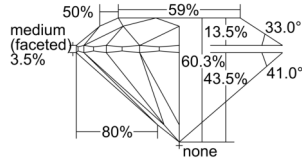

GIA®

FACSIMILE

GIA REPORT 6502150731

Verify this report at GIA.edu

GIA NATURAL DIAMOND DOSSIER®

August 09, 2024
GIA Report Number 6502150731
Shape and Cutting Style ..... Round Brilliant
Measurements ..... 4.32 - 4.36 x 2.62 mm

GRADING RESULTS

Carat Weight ..... 0.30 carat
Color Grade ..... F
Clarity Grade S11
Cut Grade ..... Excellent

ADDITIONAL GRADING INFORMATION

Polish ..... Very Good
Symmetry ..... Excellent
Fluorescence ..... None
Clarity Characteristics ..... Cloud, Feather
Inscription(s): GIA 6502150731

PROPORTIONS

Profile to actual proportions

GRADING SCALES

GIA COLOR SCALE	GIA CLARITY SCALE	GIA CUT SCALE	
D	FLAWLESS	EXCELLENT	
E	INTERNALLY FLAWLESS		
F		VVS₁	VERY GOOD
G	VVS₂		
H	VS₁	GOOD	
I	VS₂		
J	S1₁	FAIR	
K	S1₂		
L	I₁	POOR	
M	I₂		
N	I₃		
O			
P			
Q			
R			
S			
T			
U			
V			
W			
X			
Y			
Z