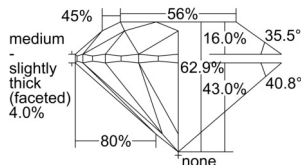

GIA®

FACSIMILE

GIA REPORT 6502152144

Verify this report at GIA.edu

GIA NATURAL DIAMOND DOSSIER®

August 09, 2024
GIA Report Number 6502152144
Shape and Cutting Style ..... Round Brilliant
Measurements ..... 5.21 - 5.25 x 3.29 mm

GRADING RESULTS

Carat Weight ..... 0.56 carat
Color Grade ..... F
Clarity Grade VS1
Cut Grade ..... Excellent

ADDITIONAL GRADING INFORMATION

Polish ..... Excellent
Symmetry ..... Excellent
Fluorescence ..... None
Clarity Characteristics ..... Cloud
Inscription(s): GIA 6502152144

PROPORTIONS

Profile to actual proportions