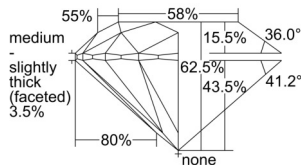

GIA®

FACSIMILE

GIA REPORT 6502153151

Verify this report at GIA.edu

GIA NATURAL DIAMOND DOSSIER®

August 12, 2024
GIA Report Number 6502153151
Shape and Cutting Style ..... Round Brilliant
Measurements ..... 5.03 - 5.08 x 3.16 mm

GRADING RESULTS

Carat Weight ..... 0.50 carat
Color Grade ..... F
Clarity Grade SI2
Cut Grade ..... Excellent

ADDITIONAL GRADING INFORMATION

Polish ..... Excellent
Symmetry ..... Excellent
Fluorescence ..... None
Clarity Characteristics ..... Cloud
Inscription(s): GIA 6502153151

PROPORTIONS

Profile to actual proportions

GRADING SCALES

GIA COLOR SCALE	GIA CLARITY SCALE	GIA CUT SCALE	
D	FLAWLESS	EXCELLENT	
E	INTERNALLY FLAWLESS		
F		VVS₁	VERY GOOD
G	VVS₂		
H	VS₁	GOOD	
I	VS₂		
J	SI₁	FAIR	
K	SI₂		
L	I₁	POOR	
M	I₂		
N	I₃		
O			
P			
Q			
R			
S			
T			
U			
V			
W			
X			
Y			
Z