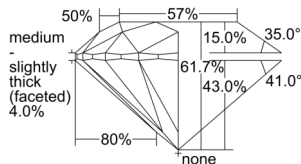

GIA®

FACSIMILE

GIA REPORT 6502153722

Verify this report at GIA.edu

GIA NATURAL DIAMOND DOSSIER®

August 08, 2024
GIA Report Number 6502153722
Shape and Cutting Style ..... Round Brilliant
Measurements ..... 5.31 - 5.33 x 3.29 mm

GRADING RESULTS

Carat Weight ..... 0.57 carat
Color Grade ..... F
Clarity Grade S11
Cut Grade ..... Excellent

ADDITIONAL GRADING INFORMATION

Polish ..... Excellent
Symmetry ..... Excellent
Fluorescence ..... None
Clarity Characteristics..... Cloud, Crystal, Feather
Inscription(s): GIA 6502153722

PROPORTIONS

Profile to actual proportions

GRADING SCALES

GIA COLOR SCALE	GIA CLARITY SCALE	GIA CUT SCALE	
D	FLAWLESS	EXCELLENT	
E	INTERNALLY FLAWLESS		
F		VVS₁	VERY GOOD
G	VVS₂		
H	VS₁	GOOD	
I	VS₂		
J	S1₁	FAIR	
K	S1₂		
L	I₁	POOR	
M	I₂		
N	I₃		
O			
P			
Q			
R			
S			
T			
U			
V			
W			
X			
Y			
Z