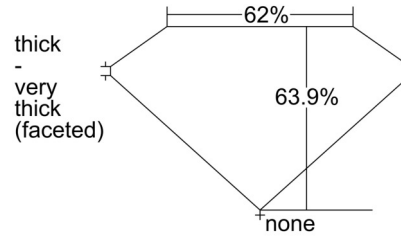

PROPORTIONS

Profile not to actual proportions