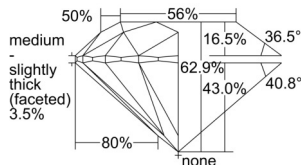

GIA®

FACSIMILE

GIA REPORT 6502154281

Verify this report at GIA.edu

GIA NATURAL DIAMOND DOSSIER®

August 19, 2024
GIA Report Number 6502154281
Shape and Cutting Style ..... Round Brilliant
Measurements ..... 4.79 - 4.83 x 3.03 mm

GRADING RESULTS

Carat Weight ..... 0.43 carat
Color Grade ..... E
Clarity Grade VS2
Cut Grade ..... Excellent

ADDITIONAL GRADING INFORMATION

Polish ..... Excellent
Symmetry ..... Excellent
Fluorescence ..... None
Clarity Characteristics ..... Cloud, Crystal
Inscription(s): GIA 6502154281

PROPORTIONS

Profile to actual proportions

GRADING SCALES

GIA COLOR SCALE

COLOURLESS	D
	E
	F
	G
	H
NEAR COLOURLESS	I
	J
	K
FAIN	L
	M
	N
	O
	P
VERY LIGHT	Q
	R
	S
	T
	U
	V
	W
	X
	Y
LIGHT	Z

GIA CLARITY SCALE

VERY VERY SLIGHTLY INCLUDED	FLAWLESS
	INTERNALLY FLAWLESS
VERY SLIGHTLY INCLUDED	VVS₁
	VVS₂
SLIGHTLY INCLUDED	VS₁
	VS₂
INCLUDED	SI₁
	SI₂
INCLUDED	I₁
	I₂
	I₃

GIA CUT SCALE

EXCELLENT
VERY GOOD
GOOD
FAIR
POOR