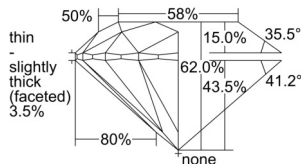

GIA®

FACSIMILE

GIA REPORT 6502154525

Verify this report at GIA.edu

GIA NATURAL DIAMOND DOSSIER®

August 09, 2024
GIA Report Number 6502154525
Shape and Cutting Style ..... Round Brilliant
Measurements ..... 5.02 - 5.04 x 3.12 mm

GRADING RESULTS

Carat Weight ..... 0.48 carat
Color Grade ..... E
Clarity Grade VS2
Cut Grade ..... Excellent

ADDITIONAL GRADING INFORMATION

Polish ..... Excellent
Symmetry ..... Excellent
Fluorescence ..... None
Clarity Characteristics ..... Cloud, Crystal
Inscription(s): GIA 6502154525

PROPORTIONS

GRADING SCALES

GIA COLOR SCALE	GIA CLARITY SCALE	GIA CUT SCALE	
D	FLAWLESS	EXCELLENT	
E	INTERNALLY FLAWLESS		
F		VVS₁	VERY GOOD
G	VVS₂		
H	VS₁	GOOD	
I	VS₂		
J	SI₁	FAIR	
K	SI₂		
L	I₁	POOR	
M			
N			
O	I₂		
P			
Q			
R	I₃		
S			
T			
U			
V			
W			
X			
Y			
Z