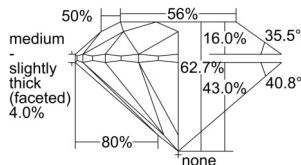

GIA®

FACSIMILE

GIA REPORT 6502155349

Verify this report at GIA.edu

GIA NATURAL DIAMOND DOSSIER®

August 12, 2024
GIA Report Number 6502155349
Shape and Cutting Style ..... Round Brilliant
Measurements ..... 4.61 - 4.63 x 2.90 mm

GRADING RESULTS

Carat Weight ..... 0.38 carat
Color Grade ..... D
Clarity Grade S11
Cut Grade ..... Excellent

ADDITIONAL GRADING INFORMATION

Polish ..... Excellent
Symmetry ..... Excellent
Fluorescence ..... None
Clarity Characteristics ..... Cloud, Crystal
Inscription(s): GIA 6502155349

PROPORTIONS

Profile to actual proportions

GRADING SCALES

GIA COLOR SCALE

COLORESS	D
	E
	F
	G
	H
	I
	J
NEAR COLORESS	K
	L
FAIN	M
	N
	O
	P
VERY LIGHT	Q
	R
	S
	T
	U
	V
	W
	X
	Y
LIGHT	Z

GIA CLARITY SCALE

FLAWLESS	VERY VERY SLIGHTLY INCLUDED	VVS₁	
			VVS₂
INTERNALLY FLAWLESS	VERY SLIGHTLY INCLUDED	VS₁	
		VS₂	
SLIGHTLY INCLUDED	SLIGHTLY INCLUDED	SI₁	
		SI₂	
INCLUDED	INCLUDED	I₁	
		I₂	
		I₃	

GIA CUT SCALE

EXCELLENT	VERY GOOD	GOOD	FAIR	POOR