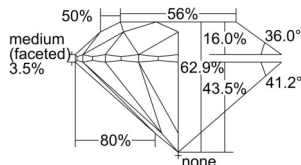

GIA®

FACSIMILE

GIA REPORT 6502156926

Verify this report at GIA.edu

GIA NATURAL DIAMOND DOSSIER®

August 19, 2024
GIA Report Number 6502156926
Shape and Cutting Style ..... Round Brilliant
Measurements ..... 4.89 - 4.92 x 3.08 mm

GRADING RESULTS

Carat Weight ..... 0.45 carat
Color Grade ..... F
Clarity Grade S11
Cut Grade ..... Excellent

ADDITIONAL GRADING INFORMATION

Polish ..... Excellent
Symmetry ..... Excellent
Fluorescence ..... None
Clarity Characteristics ..... Crystal, Cloud
Inscription(s): GIA 6502156926

PROPORTIONS

Profile to actual proportions

GRADING SCALES

GIA COLOR SCALE

COLORESS	D
	E
	F
	G
	H
	I
	J
NEAR COLORESS	K
	L
FANIT	M
	N
	O
	P
VERY LIGHT	Q
	R
	S
	T
	U
	V
	W
	X
	Y
LIGHT	Z

GIA CLARITY SCALE

	FLAWLESS
	INTERNALLY FLAWLESS
VERY VERY SLIGHTLY INCLUDED	VVS₁
	VVS₂
VERY SLIGHTLY INCLUDED	VS₁
	VS₂
SLIGHTLY INCLUDED	S1₁
	S1₂
INCLUDED	I₁
	I₂
	I₃

GIA CUT SCALE

	EXCELLENT
	VERY GOOD
	GOOD
	FAIR
	POOR