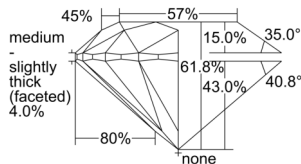

GIA®

FACSIMILE

GIA REPORT 6502157130

Verify this report at GIA.edu

GIA NATURAL DIAMOND DOSSIER®

August 09, 2024
GIA Report Number 6502157130
Shape and Cutting Style ..... Round Brilliant
Measurements ..... 4.52 - 4.54 x 2.80 mm

GRADING RESULTS

Carat Weight ..... 0.35 carat
Color Grade ..... H
Clarity Grade VS1
Cut Grade ..... Excellent

ADDITIONAL GRADING INFORMATION

Polish ..... Excellent
Symmetry ..... Excellent
Fluorescence ..... None
Clarity Characteristics ..... Cloud
Inscription(s): GIA 6502157130

PROPORTIONS

Profile to actual proportions

GRADING SCALES

GIA COLOR SCALE	GIA CLARITY SCALE	GIA CUT SCALE	
D	FLAWLESS	EXCELLENT	
E	INTERNALLY FLAWLESS		
F		VVS₁	VERY GOOD
G	VVS₂		
H	VS₁	GOOD	
I	VS₂		
J	SI₁	FAIR	
K	SI₂		
L	I₁	POOR	
M	I₂		
N	I₃		
O			
P			
Q			
R			
S			
T			
U			
V			
W			
X			
Y			
Z