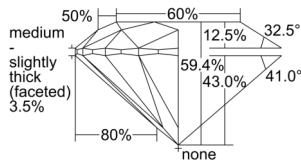

GIA®

FACSIMILE

GIA REPORT 6502157943

Verify this report at GIA.edu

GIA NATURAL DIAMOND DOSSIER®

August 09, 2024
GIA Report Number 6502157943
Shape and Cutting Style ..... Round Brilliant
Measurements ..... 3.69 - 3.71 x 2.20 mm

GRADING RESULTS

Carat Weight ..... 0.18 carat
Color Grade ..... E
Clarity Grade VS2
Cut Grade ..... Excellent

ADDITIONAL GRADING INFORMATION

Polish ..... Excellent
Symmetry ..... Excellent
Fluorescence ..... None
Clarity Characteristics ..... Crystal, Feather
Inscription(s): GIA 6502157943

PROPORTIONS

Profile to actual proportions

GRADING SCALES

GIA COLOR SCALE	GIA CLARITY SCALE	GIA CUT SCALE	
D	FLAWLESS	EXCELLENT	
E	INTERNALLY FLAWLESS		
F		VVS₁	VERY GOOD
G	VVS₂		
H	VS₁	GOOD	
I	VS₂		
J	SI₁	FAIR	
K	SI₂		
L	I₁	POOR	
M			
N			
O	I₂		
P			
Q			
R	I₃		
S			
T			
U			
V			
W			
X			
Y			
Z