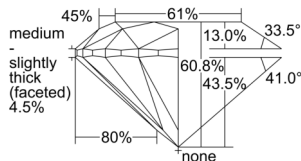

GIA®

FACSIMILE

GIA REPORT 6502157953

Verify this report at GIA.edu

GIA NATURAL DIAMOND DOSSIER®

August 09, 2024
GIA Report Number 6502157953
Shape and Cutting Style ..... Round Brilliant
Measurements ..... 3.97 - 3.99 x 2.42 mm

GRADING RESULTS

Carat Weight ..... 0.23 carat
Color Grade ..... F
Clarity Grade VS1
Cut Grade ..... Excellent

ADDITIONAL GRADING INFORMATION

Polish ..... Excellent
Symmetry ..... Excellent
Fluorescence ..... None
Clarity Characteristics ..... Feather
Inscription(s): GIA 6502157953

PROPORTIONS

Profile to actual proportions