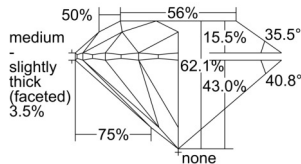

GIA®

FACSIMILE

GIA REPORT 6502159043

Verify this report at GIA.edu

GIA NATURAL DIAMOND DOSSIER®

August 16, 2024
GIA Report Number 6502159043
Shape and Cutting Style ..... Round Brilliant
Measurements ..... 5.31 - 5.34 x 3.31 mm

GRADING RESULTS

Carat Weight ..... 0.58 carat
Color Grade ..... D
Clarity Grade VVS1
Cut Grade ..... Excellent

ADDITIONAL GRADING INFORMATION

Polish ..... Excellent
Symmetry ..... Excellent
Fluorescence ..... None
Clarity Characteristics ..... Pinpoint
Inscription(s): GIA 6502159043

PROPORTIONS

Profile to actual proportions

GRADING SCALES

GIA COLOR SCALE	GIA CLARITY SCALE	GIA CUT SCALE	
D	FLAWLESS	EXCELLENT	
E	INTERNALLY FLAWLESS		
F		VVS₁	VERY GOOD
G	VVS₂		
H	VS₁	GOOD	
I	VS₂		
J	SI₁	FAIR	
K	SI₂		
L	I₁	POOR	
M			
N			
O	I₂		
P			
Q			
R	I₃		
S			
T			
U			
V			
W			
X			
Y			
Z