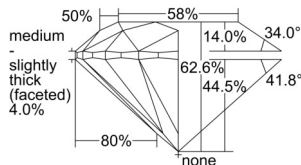

GIA®

FACSIMILE

GIA REPORT 6502159273

Verify this report at GIA.edu

GIA NATURAL DIAMOND DOSSIER®

August 09, 2024
GIA Report Number 6502159273
Shape and Cutting Style ..... Round Brilliant
Measurements ..... 3.90 - 3.92 x 2.45 mm

GRADING RESULTS

Carat Weight ..... 0.23 carat
Color Grade ..... E
Clarity Grade VS1
Cut Grade ..... Excellent

ADDITIONAL GRADING INFORMATION

Polish ..... Excellent
Symmetry ..... Excellent
Fluorescence ..... Faint
Clarity Characteristics ..... Cloud
Inscription(s): GIA 6502159273

PROPORTIONS

Profile to actual proportions

GRADING SCALES

GIA COLOR SCALE

COLOURESS	D
	E
	F
	G
	H
	I
	J
NEAR COLOURESS	K
	L
FAIN	M
	N
	O
	P
VERY FAINT	Q
	R
	S
	T
	U
	V
	W
	X
	Y
LIGHT	Z

GIA CLARITY SCALE

FLAWLESS	VERY VERY SLIGHTLY INCLUDED	I₁	
			I₂
INTERNALLY FLAWLESS	VERY SLIGHTLY INCLUDED	SI₁	
			SI₂
VVS₁	VERY SLIGHTLY INCLUDED	S	
			S₂
VVS₂	VERY SLIGHTLY INCLUDED	VS₁	
			VS₂
VS₁	VERY SLIGHTLY INCLUDED	V	
			V₂
VS₂	VERY SLIGHTLY INCLUDED	SI₁	
			SI₂
SI₁	VERY SLIGHTLY INCLUDED	I₁	
			I₂
SI₂	VERY SLIGHTLY INCLUDED	I₂	
			I₃
I₁	INCLUDED	I₃	
			I₃

GIA CUT SCALE

EXCELLENT	VERY GOOD	GOOD	FAIR	POOR