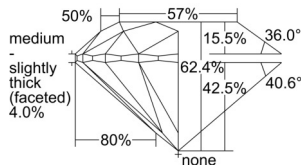

GIA®

FACSIMILE

GIA REPORT 6502159276

Verify this report at GIA.edu

GIA NATURAL DIAMOND DOSSIER®

August 12, 2024
GIA Report Number 6502159276
Shape and Cutting Style ..... Round Brilliant
Measurements ..... 4.65 - 4.72 x 2.93 mm

GRADING RESULTS

Carat Weight ..... 0.40 carat
Color Grade ..... G
Clarity Grade VS2
Cut Grade ..... Excellent

ADDITIONAL GRADING INFORMATION

Polish ..... Very Good
Symmetry ..... Very Good
Fluorescence ..... None
Clarity Characteristics ..... Crystal, Cloud
Inscription(s): GIA 6502159276

PROPORTIONS

Profile to actual proportions

GRADING SCALES

GIA COLOR SCALE	GIA CLARITY SCALE	GIA CUT SCALE	
D	FLAWLESS	EXCELLENT	
E	INTERNALLY FLAWLESS		
F		VVS₁	VERY GOOD
G	VVS₂		
H	VS₁	GOOD	
I	VS₂		
J	SI₁	FAIR	
K	SI₂		
L	I₁	POOR	
M	I₂		
N	I₃		
O			
P			
Q			
R			
S			
T			
U			
V			
W			
X			
Y			
Z