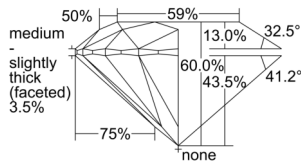

GIA®

FACSIMILE

GIA REPORT 6502159531

Verify this report at GIA.edu

GIA NATURAL DIAMOND DOSSIER®

August 12, 2024
GIA Report Number 6502159531
Shape and Cutting Style ..... Round Brilliant
Measurements ..... 6.28 - 6.29 x 3.77 mm

GRADING RESULTS

Carat Weight ..... 0.90 carat
Color Grade I
Clarity Grade S11
Cut Grade ..... Excellent

ADDITIONAL GRADING INFORMATION

Polish ..... Excellent
Symmetry ..... Excellent
Fluorescence ..... None
Clarity Characteristics ..... Cloud
Inscription(s): GIA 6502159531

PROPORTIONS

Profile to actual proportions

GRADING SCALES

GIA COLOR SCALE	GIA CLARITY SCALE	GIA CUT SCALE	
D	FLAWLESS	EXCELLENT	
E	INTERNALLY FLAWLESS		
F		VVS₁	VERY GOOD
G	VVS₂		
H	VS₁	GOOD	
I	VS₂		
J	S1₁	FAIR	
K	S1₂		
L	I₁	POOR	
M	I₂		
N	I₃		
O			
P			
Q			
R			
S			
T			
U			
V			
W			
X			
Y			
Z