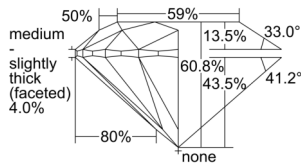

GIA®

FACSIMILE

GIA REPORT 6502159881

Verify this report at GIA.edu

GIA NATURAL DIAMOND DOSSIER®

August 09, 2024
GIA Report Number 6502159881
Shape and Cutting Style ..... Round Brilliant
Measurements ..... 4.09 - 4.11 x 2.49 mm

GRADING RESULTS

Carat Weight ..... 0.25 carat
Color Grade ..... E
Clarity Grade VS1
Cut Grade ..... Excellent

ADDITIONAL GRADING INFORMATION

Polish ..... Excellent
Symmetry ..... Excellent
Fluorescence ..... None
Clarity Characteristics ..... Crystal
Inscription(s): GIA 6502159881

PROPORTIONS

Profile to actual proportions

GRADING SCALES

GIA COLOR SCALE	GIA CLARITY SCALE	GIA CUT SCALE	
D	FLAWLESS	EXCELLENT	
E	INTERNALLY FLAWLESS		
F		VVS₁	VERY GOOD
G	VVS₂		
H	VS₁	GOOD	
I	VS₂		
J	SI₁	FAIR	
K	SI₂		
L	I₁	POOR	
M	I₂		
N	I₃		
O			
P			
Q			
R			
S			
T			
U			
V			
W			
X			
Y			
Z