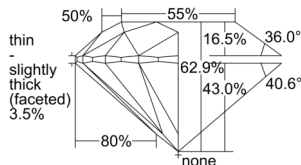

GIA®

FACSIMILE

GIA REPORT 6502162490

Verify this report at gia.edu

GIA NATURAL DIAMOND DOSSIER®

August 12, 2024
GIA Report Number 6502162490
Shape and Cutting Style ..... Round Brilliant
Measurements ..... 4.22 - 4.28 x 2.67 mm

GRADING RESULTS

Carat Weight ..... 0.30 carat
Color Grade ..... E
Clarity Grade VS1
Cut Grade ..... Excellent

ADDITIONAL GRADING INFORMATION

Polish ..... Excellent
Symmetry ..... Very Good
Fluorescence ..... None
Clarity Characteristics ..... Crystal, Cloud
Inscription(s): GIA 6502162490

PROPORTIONS

Profile to actual proportions