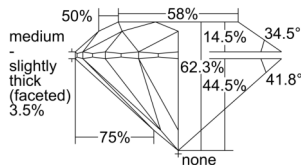

GIA®

FACSIMILE

GIA REPORT 6502163336

Verify this report at GIA.edu

GIA NATURAL DIAMOND DOSSIER®

August 12, 2024
GIA Report Number 6502163336
Shape and Cutting Style ..... Round Brilliant
Measurements ..... 5.19 - 5.21 x 3.24 mm

GRADING RESULTS

Carat Weight ..... 0.53 carat
Color Grade ..... D
Clarity Grade VVS2
Cut Grade ..... Excellent

ADDITIONAL GRADING INFORMATION

Polish ..... Excellent
Symmetry ..... Excellent
Fluorescence ..... Medium Blue
Clarity Characteristics ..... Pinpoint
Inscription(s): GIA 6502163336

PROPORTIONS

Profile to actual proportions

GRADING SCALES

GIA COLOR SCALE

COLORLESS	D
	E
	F
	G
	H
	I
	J
NEAR COLORLESS	K
	L
FAIN	M
	N
	O
	P
VERY LIGHT	Q
	R
	S
	T
	U
	V
	W
	X
	Y
LIGHT	Z

GIA CLARITY SCALE

VERY VERY SLIGHTLY INCLUDED	FLAWLESS
	INTERNALLY FLAWLESS
VERY SLIGHTLY INCLUDED	VVS₁
	VVS₂
SLIGHTLY INCLUDED	VS₁
	VS₂
INCLUDED	SI₁
	SI₂
	I₁
	I₂
	I₃

GIA CUT SCALE

EXCELLENT
VERY GOOD
GOOD
FAIR
POOR